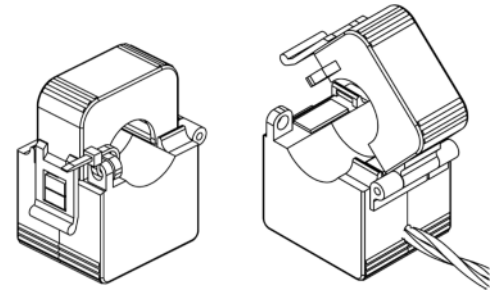

## Split-Core Current Transformers

WC1 Series is widely popular and compact in size. The pivot hinge design allows for tight tolerance during open/close metering & energy management applications and retrofits without dismantling power-line. This CT has WC's trademark ergonomic secured Arc-Latch™ feature along with locking and servicing date tag provisions. Install with confidence from made in America design, quality and assembly!

### MECHANICAL

Window Size	0.72" x 0.62" [18.3mm x 15.7mm]
Wire Leads	6ft [1.8m] 18AWG black/white twisted UL1015 105°C 600V
Operating Temperature	-15°C to 80°C (90% Rel. Hum.)
Altitude	6,600ft [2012m]
Weight	0.35Lb [158.8g]
Keying Hole	Locking or date tag provision
Ergonomic	Arc-Latch™ for EZ-Open, no tool