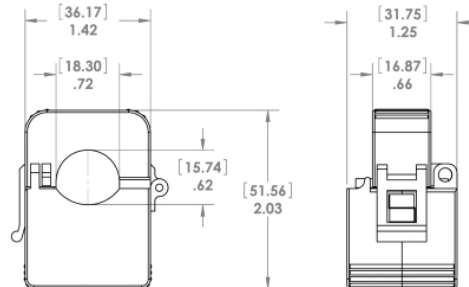

### MECHANICAL

Window Size	0.72" x 0.62" [18.3mm x 15.7mm]
Wire Leads	6ft [1.8m] 18AWG black/white twisted UL1015 105°C 600V
Operating Temperature	-15°C to 80°C (90% Rel. Hum.)
Altitude	6,600ft [2012m]
Weight	0.35Lb [158.8g]
Keying Hole	Locking or date tag provision
Ergonomic	Arc-Latch™ for EZ-Open, no tool

### INSTALLATION

For indoor use only. Turn off power source before working on CTs. Observe X1X2 polarity and read manufacture's instructions of the equipment you are connecting to CTs for proper installation guide. Professional installations required for safe handling and operation.

### MODELS

MODEL	RATIO*	ACCURACY
WC1-030-MV333	30A/0.333mV	0.8
WC1-060-MV333	60A/0.333mV	0.5
WC1-080-MV333	80A/0.333mV	0.5
WC1-100-MV333	100A/0.333mV	0.5

\*Custom ratio outputs available in mV, V & mA

### DIMENSIONS [mm]