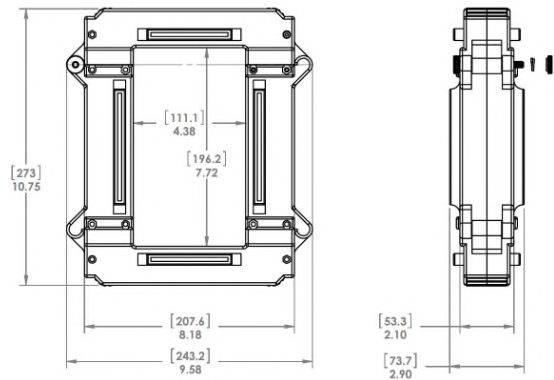

DIMENSIONS [mm]