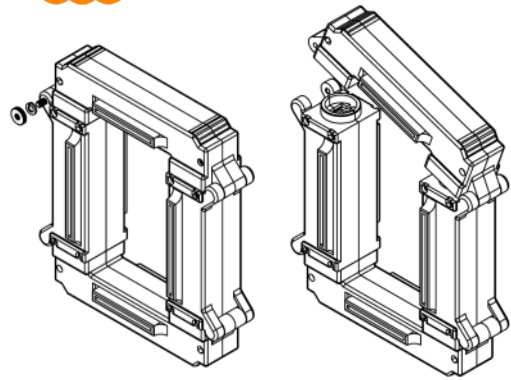

WC8 SERIES

Split-Core Current Transformers

WC8 is the largest split-core series designed for heavy commercial and industrial applications. Completely encased in thermoplastic housing, this CT is the preferred choice for high Current monitoring. The swing mechanism allows electricians to install at ease and glove friendly. This CT has the WC's trademark ergonomic secured Arc-Latch™ feature along with locking and servicing date tag provision. Install with confidence from made in America design, quality and assembly!

MECHANICAL

Window Size	4.38" x 7.72" [111.13mm x 196.19mm]
Wire Leads	6ft [1.8m] 16AWG black/white twisted UL1015 105°C 600V
Operating Temperature	-15°C to 80°C (90% Rel. Hum.)
Altitude	6,600ft [2012m]
Weight	10.0Lbs [4.54Kg]
Keying Hole	Metal knob for locking or date tag
Ergonomic	Arc-Latch™ for EZ-Open, no tool